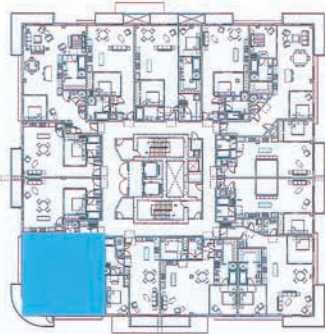

LOFT FLOORPLAN

LOFT G-2

| | sq ft |
|--------------------------------|-------|
| Space Including Upstairs Level | 1,579 |
| Terrace Area | 148 |
| Total Loft | 1,727 |

NEWPORT
 L O F T S L V
 702.880.4321
 www.newportloftslv.com